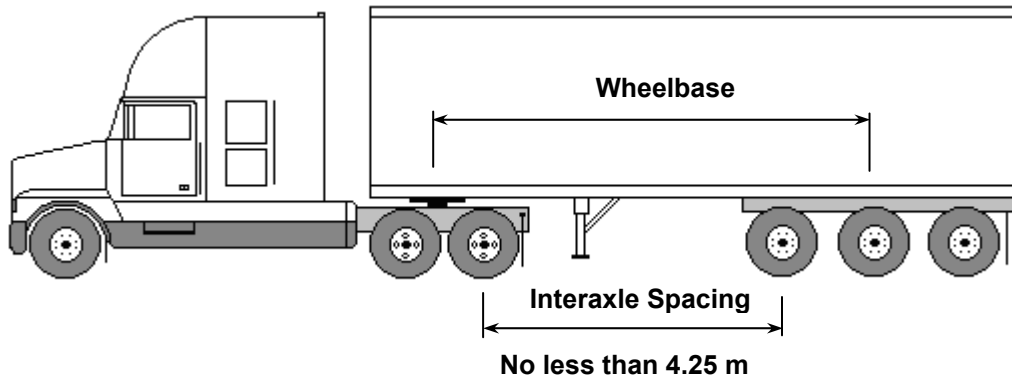

The wheelbase is the longitudinal distance from the kingpin of to the centre of the axle group of the semi-trailer.

Wheelbase	Reduction in gross vehicle weight
≥ 5.75 m and < 6.25 m	1000 kg
≥ 5.25 m and < 5.75 m	2000 kg
≥ 4.75 m and < 5.25 m	3000 kg
≥ 4.25 m and < 4.75 m	4000 kg

Payment details:

☐ Cash (do not send cash by mail)   ☐ Cheque or Money order

☐ Credit Card Customer (do not send credit card number by fax)

TO PAY BY CREDIT CARD PLEASE PROVIDE YOUR TELEPHONE NUMBER AND WE WILL CONTACT YOU: TELEPHONE # (   ) _____.

Send permit to: ☐ Company (provide fax number if different from above)

☐ Scale   ☐ District   ☐ SNB   Office Location: