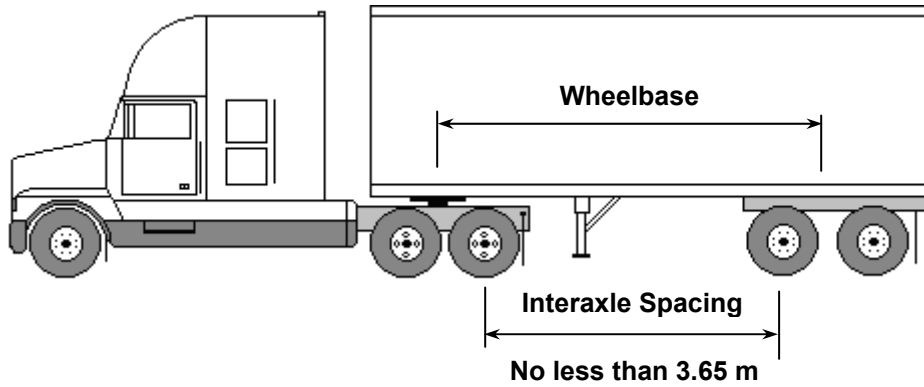

The wheelbase is the longitudinal distance from the kingpin of to the centre of the axle group of the semi-trailer.

Wheelbase	Reduction in gross vehicle weight
≥ 5.75 m and < 6.25 m	1000 kg
≥ 5.25 m and < 5.75 m	2000 kg
≥ 4.75 m and < 5.25 m	3000 kg
≥ 4.25 m and < 4.75 m	4000 kg

Payment details:

☐ Cash (do not send cash by mail)   ☐ Cheque or Money order

☐ Credit Card Customer (do not send credit card number by fax)

TO PAY BY CREDIT CARD PLEASE PROVIDE YOUR TELEPHONE NUMBER AND WE WILL CONTACT YOU: TELEPHONE # (   ) _____.

Send permit to: ☐ Company (provide fax number if different from above)

☐ Scale   ☐ District   ☐ SNB   Office Location: